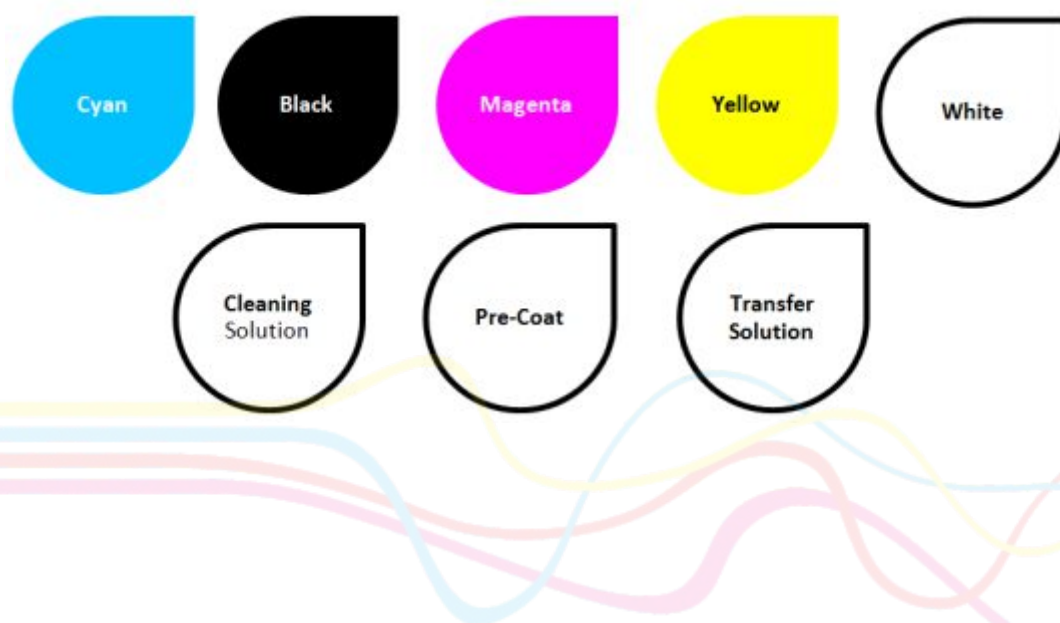

Key Features

Good Color Gamut

Long Print - Head Life

Advanced Polymer Binder

Narrow Particle Distribution

Consistent & Reliable Jet Ability

Excellent Crock & Wash Fastness

Inks For DTG

Inks For Roll to Roll

Applications

Cotton Fabrics

Jute Fabrics

Home Furnishings

Bed Sheets

Colours

Compatibility

Sr	Ink – Code	DuraJet-DTex-EPP	DuraJet-DTex-FDP	DuraJet-DTex-RCP	DuraJet-DTex-KMP
1	Printer compatibility	Epson	Fuji Dimatix	Ricoh	Konica Minolta KM
2	Head Series	DX5, DX7, TFP	StarFire SG1024 Series	Gen 4, Gen 4L, Gen 5*	512, 1024, 1024i
3	Viscosity (25 deg – 60 RPM)	2.8 – 3.4	8 – 12	6-7	6-7
4	Surface Tension (mN/m)	30 -33	30 - 36	36 – 42	36 – 42
5	% Solids	5- 10	5- 10	5- 10	5- 10
6	pH	7.5 – 8.5	7.5 – 8.5	7.5 – 8.5	7.5 – 8.5
7	Conductivity (mS/cm)	< 2	<2	< 2	<2
8	Mean Particle Size	<180 nm	<180 nm	<180 nm	<180 nm
9	Max Particle Size	<500 nm	<500 nm	<500 nm	<500 nm
10	Stability Test at 60 degree	> 25 days	> 25 days	> 25 days	> 25 days
11	Wash Fastness (ISO)	3.5 -4 (of 5)	3.5 -4 (of 5)	3.5 -4 (of 5)	3.5 -4 (of 5)
12	Rub Resistance (Dry)	3.5 – 4.5 (of 5)	3.5 – 4.5 (of 5)	3.5 – 4.5 (of 5)	3.5 – 4.5 (of 5)
13	Rub Resistance (Wet)	3.5 – 4 (of 5)	3.5 – 4 (of 5)	3.5 – 4 (of 5)	3.5 – 4 (of 5)